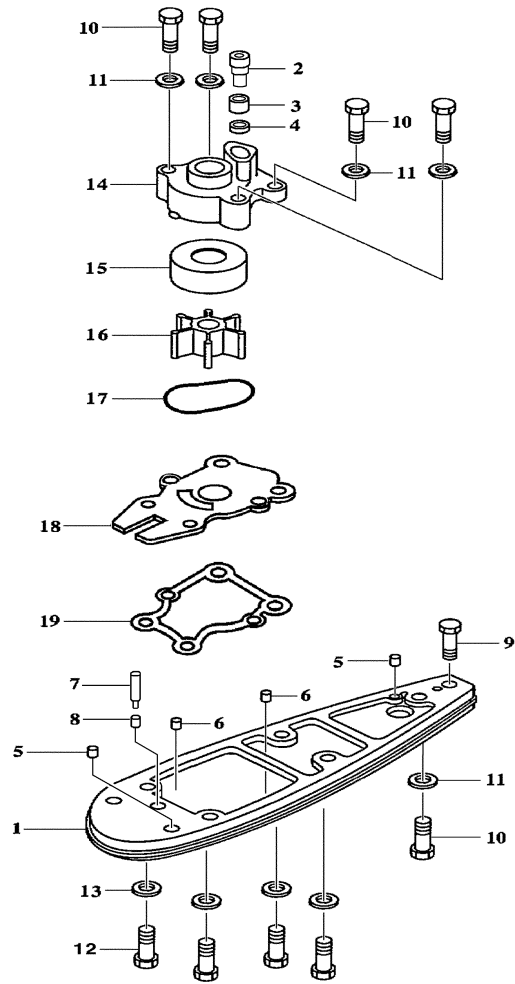

Part List

F40MJHC-PUMP 2004 / DRIVE 1 F40

REF - NO	PART NUMBER	PART NAME	QUANTITY	REMARKS
1	67C-JD016-44-00	DRIVESHAFT ASSEMBLY	1	
1	67C-JD016-43-00	DRIVESHAFT ONLY	1	
2	63D-JD001-38-00	BEARING CARRIER	1	
3	6H4-JD005-06-00	.SHAFT SEAL (N472324)	1	
4	6H4-JD005-07-00	.SHAFT SEAL (N6324S)	1	
5	6H4-JD005-21-00	.O-RING	3	
6	6H4-JD005-17-00	.RETAINING RING	2	
7	6H4-JD005-04-00	BEARING, SINGLE ROW	1	
8	6H4-JD008-32-00	THRUST WASHER	1	
9	6H4-JD004-77-00	COLLAR, BACKFIT	1	
10	6H4-JD008-33-00	SPACER	1	
11	6H4-JD004-33-00	SEAL CARRIER	1	
12	6H4-JD005-26-00	.O-RING	2	
13	6H4-JD005-17-00	RETAINING RING	2	
14	6H4-JD005-06-00	SHAFT SEAL (N472324)	1	
15	6H4-JD005-07-00	SHAFT SEAL (N6324S)	1	
16	6H4-JD005-12-00	RETAINING RING	1	
17	6H4-JD000-36-00	SHAFT SLEEVE, IMPELLER	1	
18	6H4-JD000-12-75	TEE KEY, DRIVESHAFT	1	
19	6H4-JD000-21-00	SHIM WASHER	8	
20	6H4-JD008-05-00	NUT, KEEPER	1	
21	6H4-JD000-22-10	NUT, DRIVESHAFT FLAT	1	
22	6H4-JD000-41-00	SHAFT BEARING THRUST RING	1	
23	6H4-JD007-82-00	KEY, TEE	1	
24	6H4-JD005-73-00	BOLT	4	
25	6H4-JD006-38-00	WASHER, SPRING LOCK	4	
26	6H4-JD005-11-00	RETAINING RING	1	
27	63D-JD017-18-00	TORSIONAL DAMPER KIT	1	

Part List

F40MJHC-PUMP 2004 / WATER PUMP ADAPTER F40

REF - NO	PART NUMBER	PART NAME	QUANTITY	REMARKS
1	63D-JD001-36-00	ADAPTER PLATE (AJ)	1	
2	63D-JD001-37-70	EXTENSION, WATER TUBE	1	
3	663-44366-00-00	DAMPER, WATER SEAL 2	1	
4	67C-JD016-49-00	SPACER, WATER TUBE	1	
5	6H4-JD006-16-00	DOWEL PIN	2	
6	93604-08062-00	PIN, DOWEL	2	
7	67C-JD016-51-00	SHIFT ROD GIUIDE AJ-43	1	
8	67C-JD016-50-00	CUSHION, SHIFT ROD GUIDE	1	
9	6H4-JD006-07-00	BOLT	1	
10	6H4-JD005-91-00	BOLT	5	
11	6H4-JD006-40-00	WASHER, SPRING LOCK	5	
12	6H4-JD005-92-00	BOLT	4	
13	6H4-JD006-36-00	WASHER, LOCK M10	4	
14	67C-44311-10-00	HOUSING, WATER PUMP	1	
15	63D-44322-00-00	.INSERT, CARTRIDGE	1	
16	6H4-44352-02-00	.IMPELLER	1	
17	93210-59MG7-00	.O-RING	1	
18	66T-44323-00-00	.OUTER PLATE, CARTRIDGE	1	
19	63D-44316-00-00	.GASKET, WATER PUMP	1	