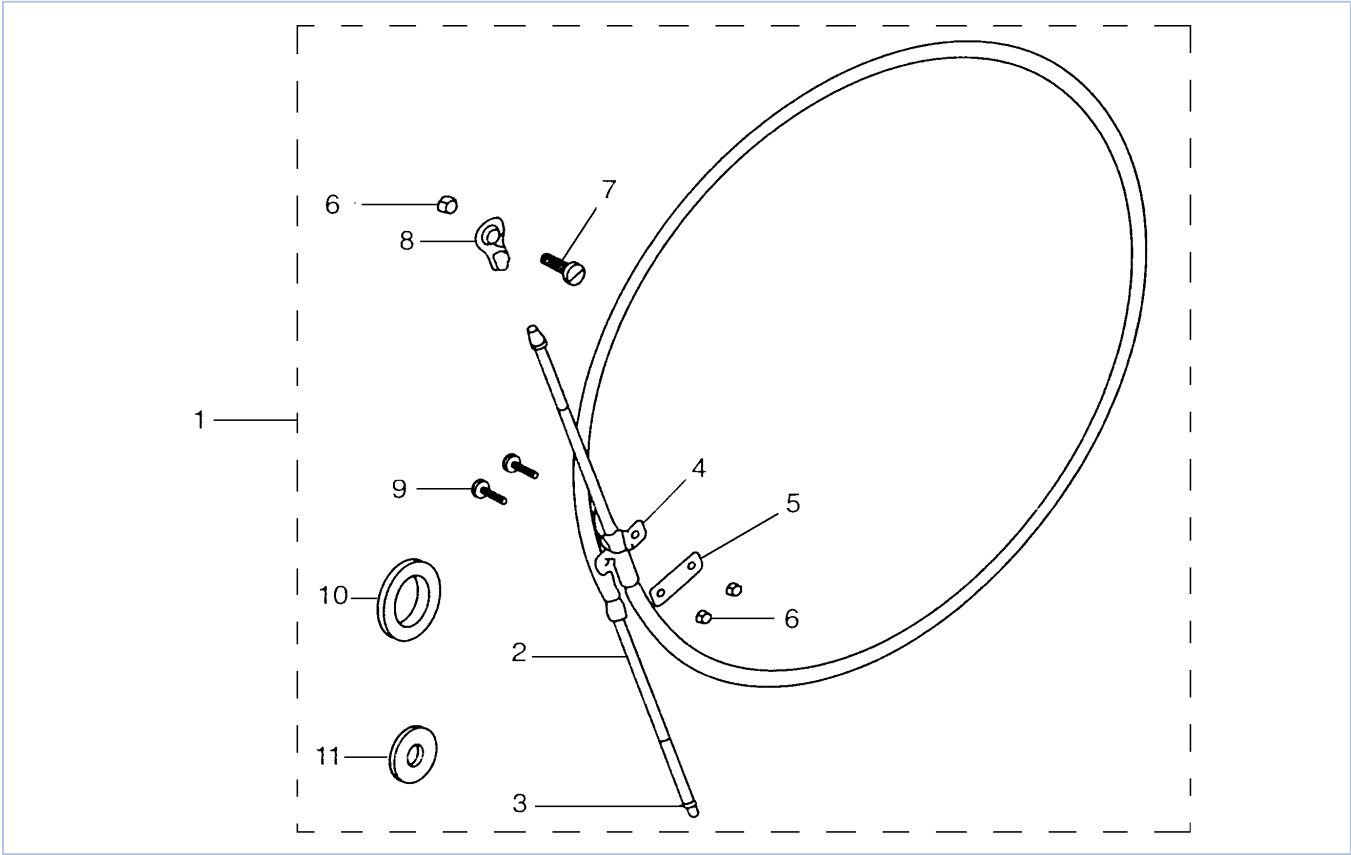

Part List

F40MJHC-PUMP 2004 / WATER PUMP ADAPTER F40

REF - NO	PART NUMBER	PART NAME	QUANTITY	REMARKS
1	63D-JD001-36-00	ADAPTER PLATE (AJ)	1	
2	63D-JD001-37-70	EXTENSION, WATER TUBE	1	
3	663-44366-00-00	DAMPER, WATER SEAL 2	1	
4	67C-JD016-49-00	SPACER, WATER TUBE	1	
5	6H4-JD006-16-00	DOWEL PIN	2	
6	93604-08062-00	PIN, DOWEL	2	
7	67C-JD016-51-00	SHIFT ROD GIUIDE AJ-43	1	
8	67C-JD016-50-00	CUSHION, SHIFT ROD GUIDE	1	
9	6H4-JD006-07-00	BOLT	1	
10	6H4-JD005-91-00	BOLT	5	
11	6H4-JD006-40-00	WASHER, SPRING LOCK	5	
12	6H4-JD005-92-00	BOLT	4	
13	6H4-JD006-36-00	WASHER, LOCK M10	4	
14	67C-44311-10-00	HOUSING, WATER PUMP	1	
15	63D-44322-00-00	.INSERT, CARTRIDGE	1	
16	6H4-44352-02-00	.IMPELLER	1	
17	93210-59MG7-00	.O-RING	1	
18	66T-44323-00-00	.OUTER PLATE, CARTRIDGE	1	
19	63D-44316-00-00	.GASKET, WATER PUMP	1	