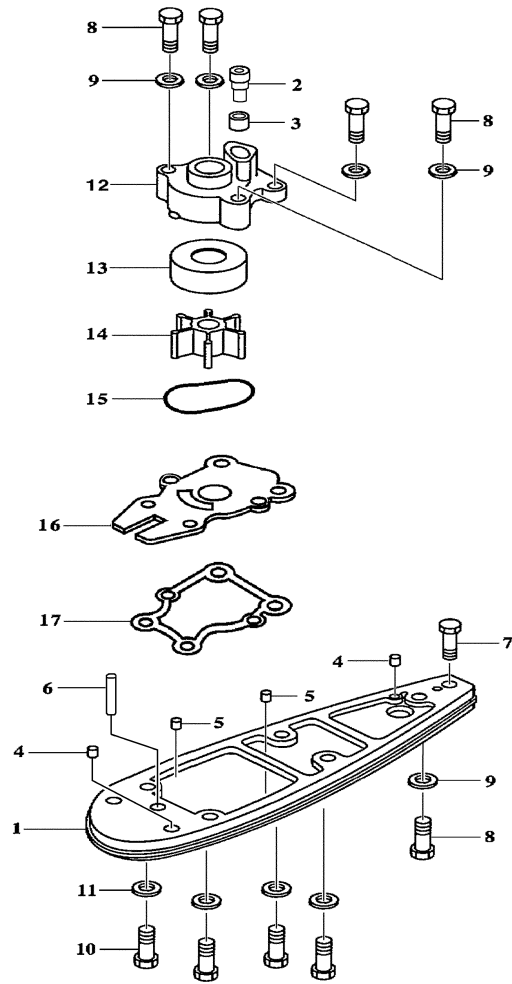

Part List

F40MJHC-PUMP 2004 / WATER PUMP ADAPTER F50 60

REF - NO	PART NUMBER	PART NAME	QUANTITY	REMARKS
1	63D-JD001-36-60	ADAPTER PLATE (AJ)	1	
2	63D-JD001-37-70	EXTENSION, WATER TUBE	1	
3	663-44366-00-00	DAMPER, WATER SEAL 2	1	
4	6H4-JD006-16-60	PIN, DOWEL	2	
5	93604-08062-00	PIN, DOWEL	2	
6	63D-JD001-37-80	SHIFT ROD GUIDE, BRASS	1	
7	6H4-JD006-07-00	BOLT	1	
8	6H4-JD005-91-00	BOLT	5	
9	6H4-JD006-40-00	WASHER, SPRING LOCK	5	
10	6H4-JD005-92-00	BOLT	4	
11	6H4-JD006-36-00	WASHER, LOCK M10	4	
12	62Y-44311-10-00	HOUSING, WATER PUMP	1	
13	63D-44322-00-00	.INSERT, CARTRIDGE	1	
14	6H3-44352-00-00	.IMPELLER	1	
15	93210-59MG7-00	.O-RING	1	
16	63D-44323-00-00	.OUTER PLATE, CARTRIDGE	1	
17	63D-44316-00-00	.GASKET, WATER PUMP	1	

Part Notes

F40MJHC-PUMP 2004 / WATER PUMP ADAPTER F50 60

PART NUMBER	NOTE TEXT
6H3-44352-00-00	OEM: This part number is among the Top 100 Most Popular Marine Maintenance Parts as of February 2013.