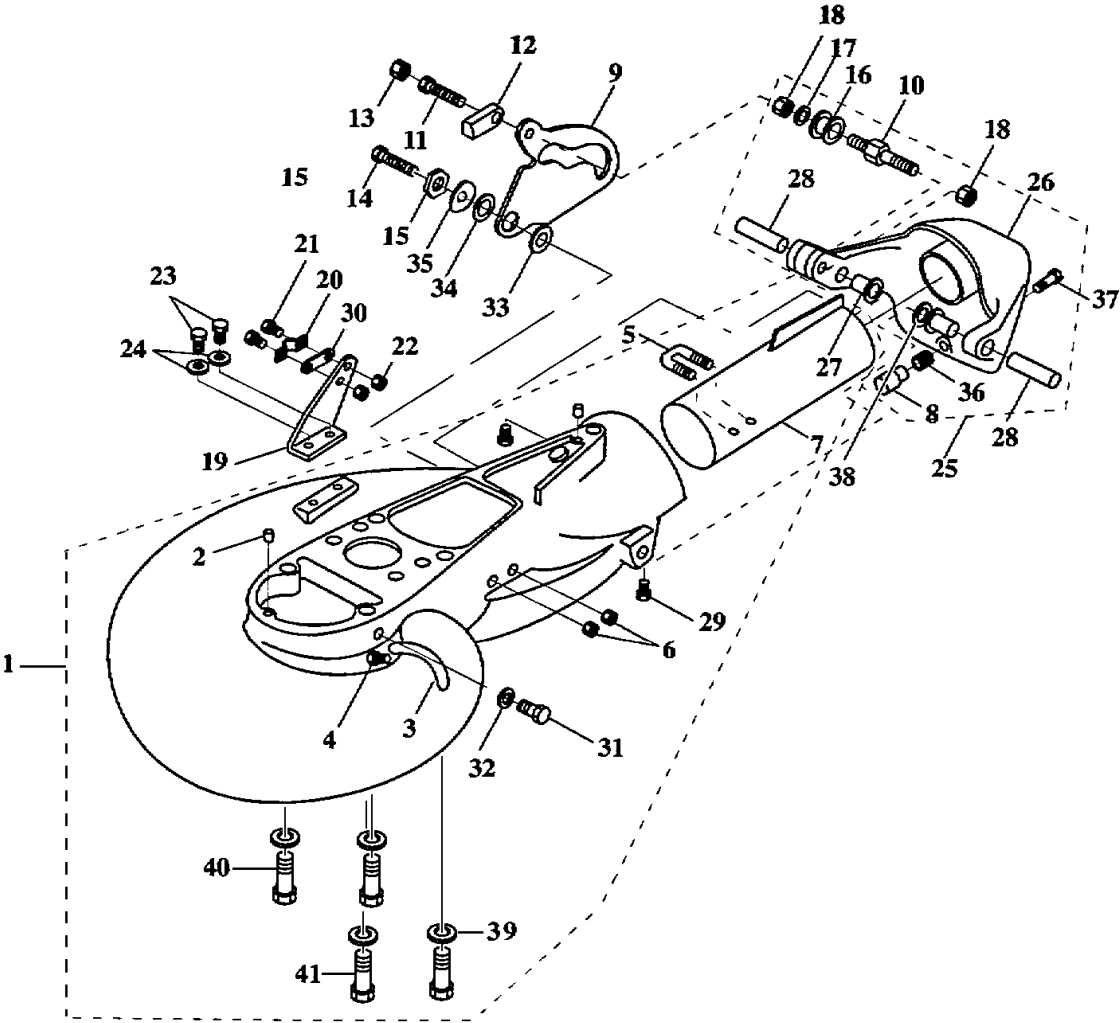

Part List

F40MJHC-PUMP 2004 / MAIN HOUSING F50 60

REF - NO	PART NUMBER	PART NAME	QUANTITY	REMARKS
1	63D-JD001-36-90	MAIN HOUSING	1	
2	6H4-JD006-31-00	DOWEL PIN	2	
3	6H4-JD009-75-00	GREASE HOSE	1	
4	6H4-JD005-39-00	GREASE FITTING	1	
5	6H4-JD008-46-00	U-BOLT	1	
6	6H4-JD006-21-00	NUT, NYLOC	2	
7	6H4-JD000-80-00	EXHAUST TUBE	1	
8	6H4-JD001-16-90	GATE BUMPER	1	
9	6H4-JD001-03-50	SHIFT CAM, MEDIUM	1	
10	6H4-JD001-04-30	SHAFT, ROLLER	1	
11	6H1-JD005-73-00	BOLT	1	
12	63D-JD005-53-02	BALL END	1	
13	6H4-JD006-23-00	NYLOC	1	
14	6H4-JD005-74-10	BOLT, HEX HEAD NYLOC	1	
15	6H4-JD001-03-60	CAM, ECCENTRIC DRILLED	1	
16	6H4-JD001-04-20	SHAFT, ROLLER	1	
17	6H4-JD006-35-00	WASHER, PLAIN	1	
18	6H4-JD006-24-00	NUT, FIBER LOCK	2	
19	6H4-JD001-56-00	BRACKET, CABLE SUPPORT	1	
20	6H4-JD005-43-00	CABLE CLAMP	1	
21	6H4-JD005-61-00	SCREW	2	
22	6H4-JD006-19-00	NUT, FIBER LOCK	2	
23	6H4-JD005-72-00	BOLT	2	
24	6H4-JD006-35-00	WASHER, PLAIN	2	
25	6H4-JD001-17-60	GATE ASSY. MED CAM	1	
26	6H4-JD011-75-01	REVERSE GATE, MEDIUM	1	
27	6H4-JD005-35-00	NYLON SLEEVE	2	
28	6H4-JD008-22-00	PIN, REVERSE PIVOT	2	
29	6H4-JD005-74-00	BOLT	2	
30	6H4-JD005-42-00	SHIM	1	
31	6H4-JD001-02-40	FLUSH SCREW	1	
32	6H4-JD001-02-50	WASHER, FIBER M8	1	
33	6H4-JD001-03-70	BUSHING, CAM	1	
34	6H4-JD001-03-80	WASHER, CAM	1	
35	6H4-JD001-03-90	SHIM, CAM	2	
36	6H4-JD001-17-00	SPRING, GATE BUMPER	1	
37	67C-JD005-59-02	SCREW, NYLOC	1	
38	6H4-JD001-17-70	WASHER, SPRING	1	
39	6H4-JD006-40-00	WASHER, SPRING LOCK	4	
40	6H4-JD006-03-00	BOLT, 5/16"-18 X 2-1/2"	2	
41	6H4-JD005-99-00	BOLT, HEX HEAD	2