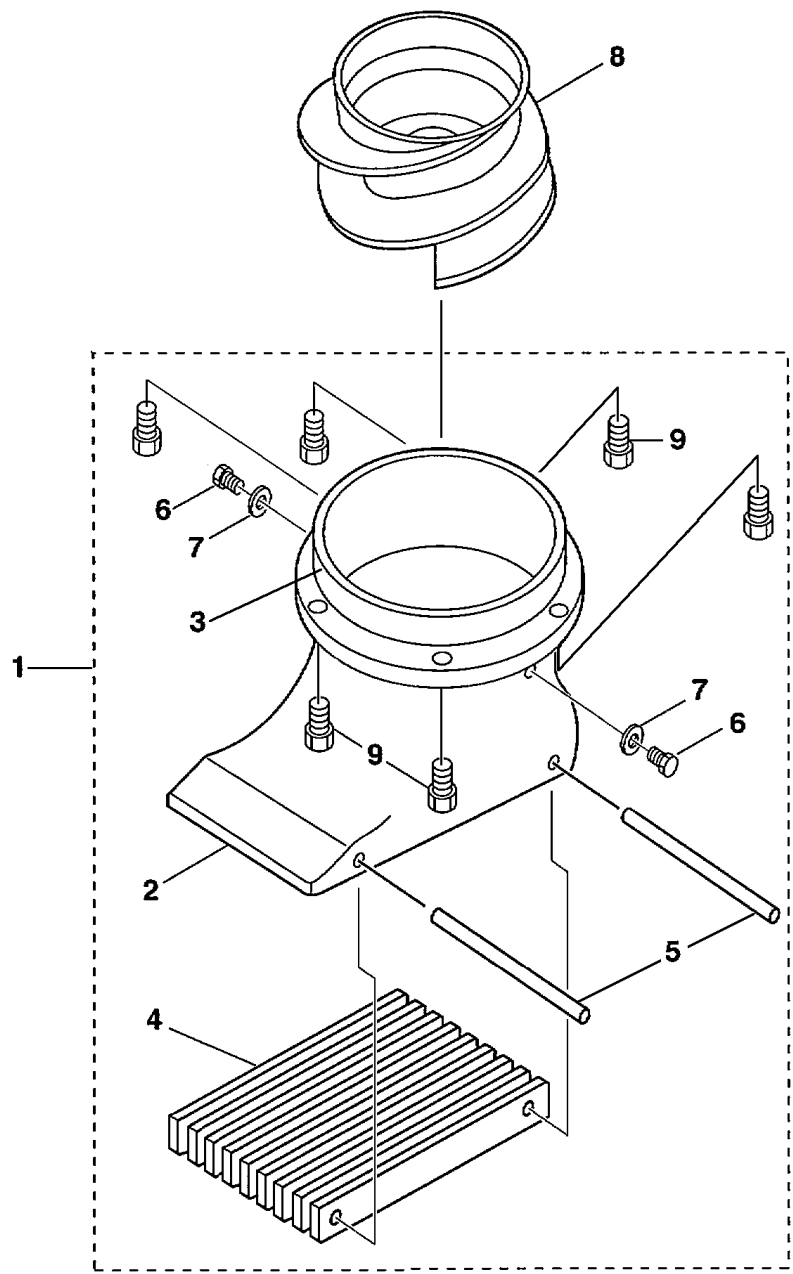

Part List

F40MJHC-PUMP 2004 / WATER PUMP ADAPTER F40

REF - NO	PART NUMBER	PART NAME	QUANTITY	REMARKS
1	63D-JD001-36-00	ADAPTER PLATE (AJ)	1	
2	63D-JD001-37-70	EXTENSION, WATER TUBE	1	
3	663-44366-00-00	DAMPER, WATER SEAL 2	1	
4	67C-JD016-49-00	SPACER, WATER TUBE	1	
5	6H4-JD006-16-00	DOWEL PIN	2	
6	93604-08062-00	PIN, DOWEL	2	
7	67C-JD016-51-00	SHIFT ROD GIUIDE AJ-43	1	
8	67C-JD016-50-00	CUSHION, SHIFT ROD GUIDE	1	
9	6H4-JD006-07-00	BOLT	1	
10	6H4-JD005-91-00	BOLT	5	
11	6H4-JD006-40-00	WASHER, SPRING LOCK	5	
12	6H4-JD005-92-00	BOLT	4	
13	6H4-JD006-36-00	WASHER, LOCK M10	4	
14	67C-44311-10-00	HOUSING, WATER PUMP	1	
15	63D-44322-00-00	.INSERT, CARTRIDGE	1	
16	6H4-44352-02-00	.IMPELLER	1	
17	93210-59MG7-00	.O-RING	1	
18	66T-44323-00-00	.OUTER PLATE, CARTRIDGE	1	
19	63D-44316-00-00	.GASKET, WATER PUMP	1	

Part List

F40MJHC-PUMP 2004 / TILLER STEERING SHIFT CABLE F40

REF - NO	PART NUMBER	PART NAME	QUANTITY	REMARKS
1	67F-JD001-56-61	CABLE, SHIFT ASSEMBLY AJS-43	1	
2	63D-JD000-54-71	.CABLE	1	OPTIONAL
2	63D-JD005-47-00	.CABLE, SHIFT 4'	1	
3	63D-JD006-21-01	.NUT, HEX 10-32	2	
4	6H4-JD005-43-00	.CABLE CLAMP	1	
5	6H4-JD005-42-00	.SHIM	1	
6	6H4-JD006-21-00	.NUT, NYLOC	3	
7	67F-JD000-15-67	.SCREW, ROD END	1	
8	67F-JD005-53-01	.BALL END #10	1	
9	6H4-JD005-58-00	.SCREW, FIL HD SLOTTED	2	
10	67F-JD000-15-69	.SHIM WASHER, LARGE	1	
11	67F-JD000-15-68	.SHIM WASHER, SMALL	1	