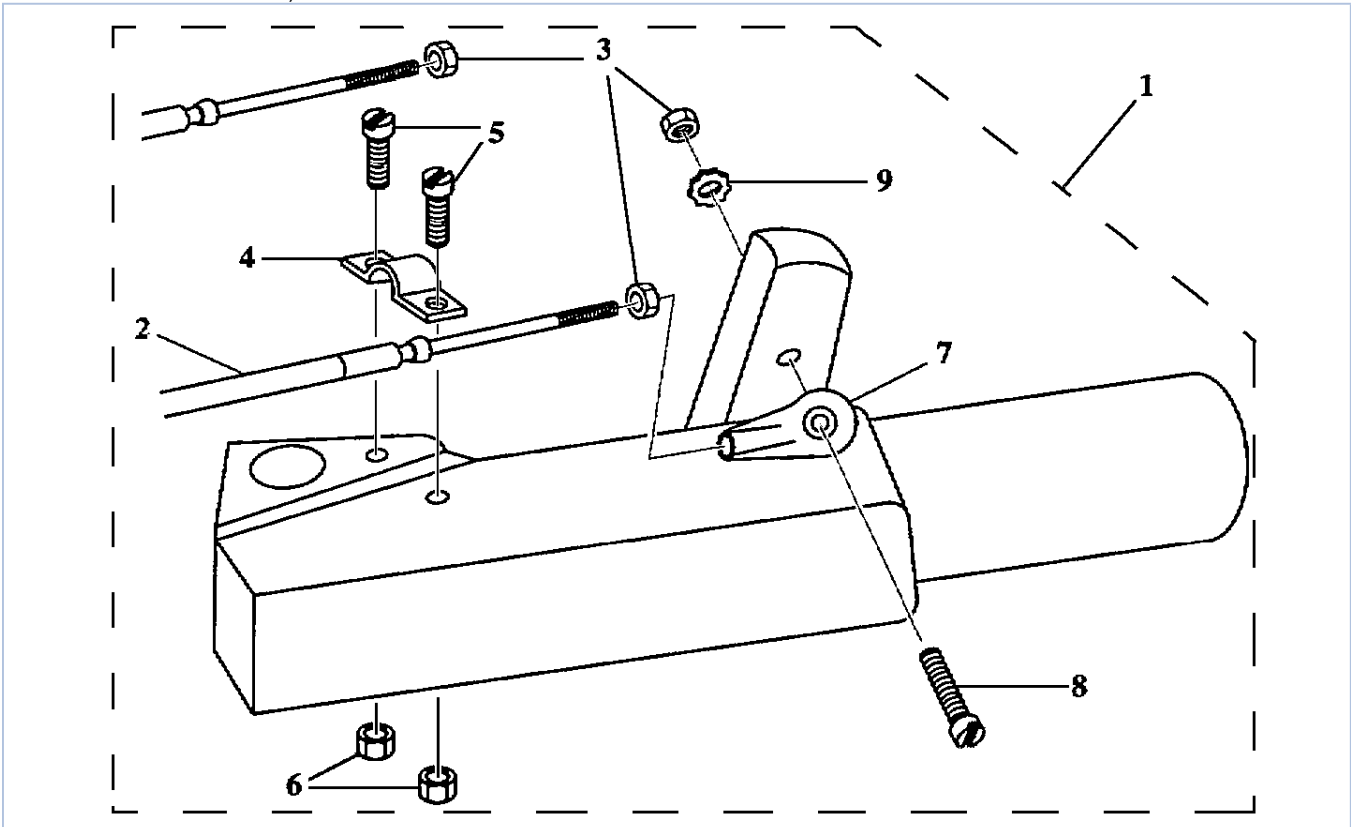

Part List

F40MJHC-PUMP 2004 / TILLER STEERING SHIFT CABLE F50 PORT

REF - NO	PART NUMBER	PART NAME	QUANTITY	REMARKS
1	63D-JD001-38-20	CABLE, SHIFT ASSEMBLY 4'	1	
2	63D-JD000-54-72	.CABLE, SHIFT 5'	1	OPTIONAL
2	63D-JD005-47-00	.CABLE, SHIFT 4'	1	
3	63D-JD006-21-01	.NUT, HEX 10-32	3	
4	6H4-JD005-43-00	.CABLE CLAMP	1	
5	6H4-JD005-61-00	.SCREW	2	
6	6H4-JD006-19-00	.NUT, FIBER LOCK	2	
7	65F-JD005-53-01	.BALL END #10	1	
8	63D-JD005-58-02	.SCREW, PAN HD FIL 10-32 X 34	1	
9	6H4-JD006-37-00	.WASHER, SPRING LOCK #10	1