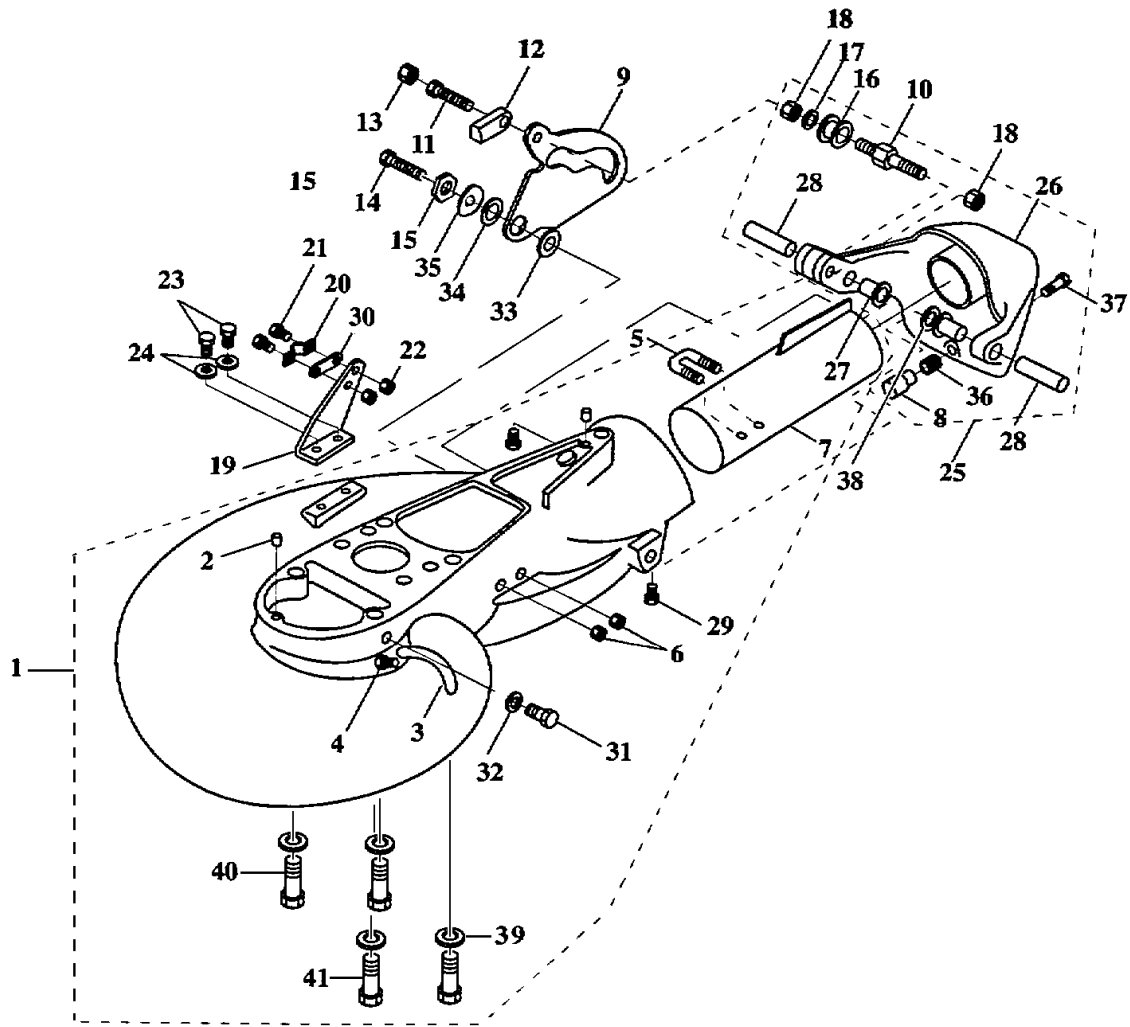

Part List

F40MJHC-PUMP 2004 / MAIN HOUSING F40

REF - NO	PART NUMBER	PART NAME	QUANTITY	REMARKS
1	63D-JD001-36-90	MAIN HOUSING	1	
2	6H4-JD006-31-00	DOWEL PIN	2	
3	6H4-JD009-75-00	GREASE HOSE	1	
4	6H4-JD005-39-00	GREASE FITTING	1	
5	6H4-JD008-46-00	U-BOLT	1	
6	6H4-JD006-21-00	NUT, NYLOC	2	
7	6H4-JD000-80-00	EXHAUST TUBE	1	
8	6H4-JD001-16-90	GATE BUMPER	1	
9	6H4-JD001-03-50	SHIFT CAM, MEDIUM	1	
10	6H4-JD001-04-30	SHAFT, ROLLER	1	
11	6H1-JD005-73-00	BOLT	1	
12	63D-JD005-53-02	BALL END	1	
13	6H4-JD006-23-00	NYLOC	1	
14	6H4-JD005-74-10	BOLT, HEX HEAD NYLOC	1	
15	6H4-JD001-03-60	CAM, ECCENTRIC DRILLED	1	
16	6H4-JD001-04-20	SHAFT, ROLLER	1	
17	6H4-JD006-35-00	WASHER, PLAIN	1	
18	6H4-JD006-24-00	NUT, FIBER LOCK	2	
19	6H4-JD001-56-00	BRACKET, CABLE SUPPORT	1	
20	6H4-JD005-43-00	CABLE CLAMP	1	
21	6H4-JD005-61-00	SCREW	2	
22	6H4-JD006-19-00	NUT, FIBER LOCK	2	
23	6H4-JD005-72-00	BOLT	2	
24	6H4-JD006-35-00	WASHER, PLAIN	2	
25	6H4-JD001-17-60	GATE ASSY. MED CAM	1	
26	6H4-JD011-75-01	REVERSE GATE, MEDIUM	1	
27	6H4-JD005-35-00	NYLON SLEEVE	2	
28	6H4-JD008-22-00	PIN, REVERSE PIVOT	2	
29	6H4-JD005-74-00	BOLT	2	
30	6H4-JD005-42-00	SHIM	1	
31	6H4-JD001-02-40	FLUSH SCREW	1	
32	6H4-JD001-02-50	WASHER, FIBER M8	1	
33	6H4-JD001-03-70	BUSHING, CAM	1	
34	6H4-JD001-03-80	WASHER, CAM	1	
35	6H4-JD001-03-90	SHIM, CAM	2	
36	6H4-JD001-17-00	SPRING, GATE BUMPER	1	
37	67C-JD005-59-02	SCREW, NYLOC	1	
38	6H4-JD001-17-70	WASHER, SPRING	1	
39	6H4-JD006-40-00	WASHER, SPRING LOCK	4	
40	6H4-JD006-03-00	BOLT, 5/16"-18 X 2-1/2"	2	
41	6H4-JD005-99-00	BOLT, HEX HEAD	2