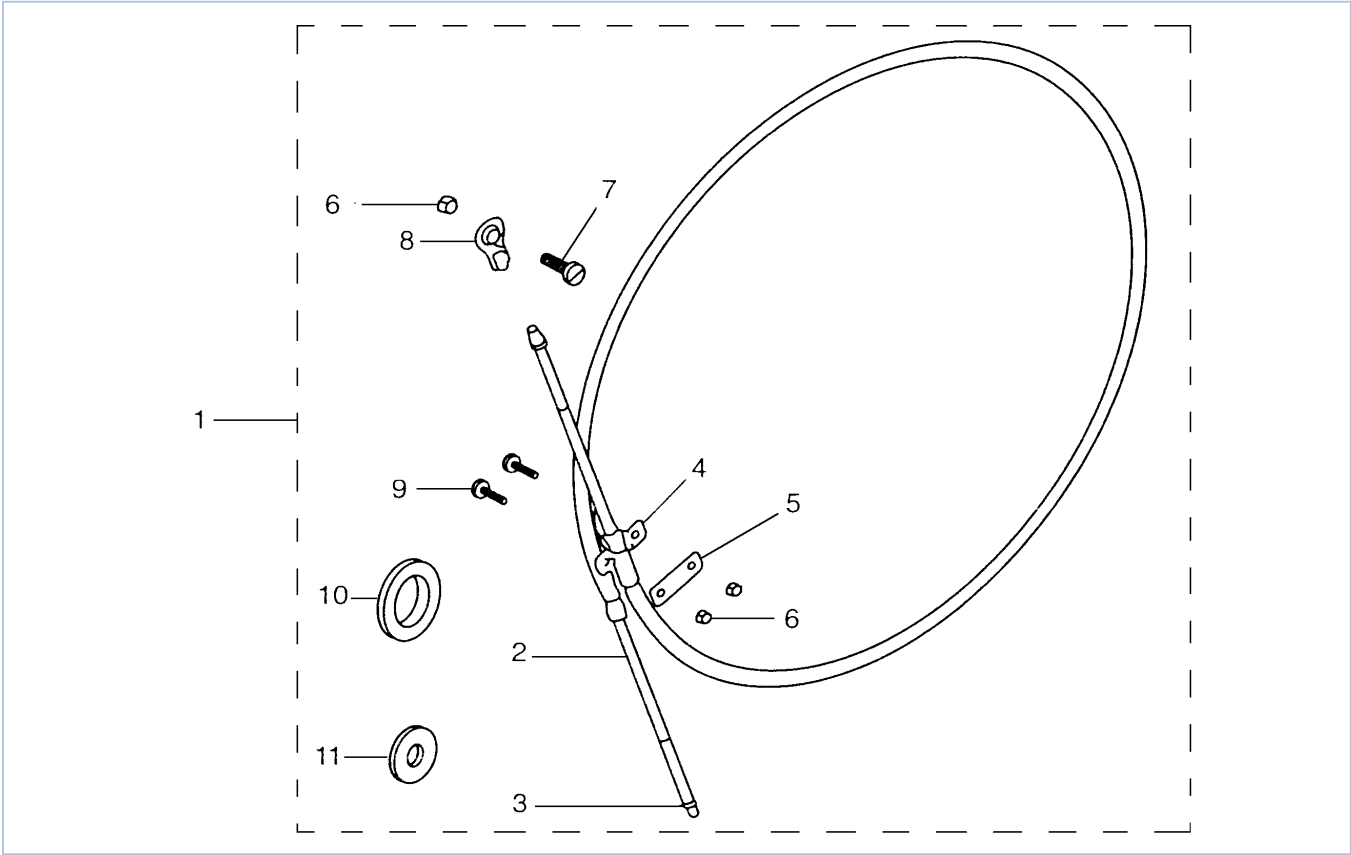

Part List

F40MJHC-PUMP 2004 / WATER PUMP ADAPTER F50 60

REF - NO	PART NUMBER	PART NAME	QUANTITY	REMARKS
1	63D-JD001-36-60	ADAPTER PLATE (AJ)	1	
2	63D-JD001-37-70	EXTENSION, WATER TUBE	1	
3	663-44366-00-00	DAMPER, WATER SEAL 2	1	
4	6H4-JD006-16-60	PIN, DOWEL	2	
5	93604-08062-00	PIN, DOWEL	2	
6	63D-JD001-37-80	SHIFT ROD GUIDE, BRASS	1	
7	6H4-JD006-07-00	BOLT	1	
8	6H4-JD005-91-00	BOLT	5	
9	6H4-JD006-40-00	WASHER, SPRING LOCK	5	
10	6H4-JD005-92-00	BOLT	4	
11	6H4-JD006-36-00	WASHER, LOCK M10	4	
12	62Y-44311-10-00	HOUSING, WATER PUMP	1	
13	63D-44322-00-00	.INSERT, CARTRIDGE	1	
14	6H3-44352-00-00	.IMPELLER	1	
15	93210-59MG7-00	.O-RING	1	
16	63D-44323-00-00	.OUTER PLATE, CARTRIDGE	1	
17	63D-44316-00-00	.GASKET, WATER PUMP	1	

Part Notes

F40MJHC-PUMP 2004 / WATER PUMP ADAPTER F50 60

PART NUMBER	NOTE TEXT
6H3-44352-00-00 	OEM: This part number is among the Top 100 Most Popular Marine Maintenance Parts as of February 2013.

Part List

F40MJHC-PUMP 2004 / TILLER STEERING SHIFT CABLE F50 PORT

REF - NO	PART NUMBER	PART NAME	QUANTITY	REMARKS
1	63D-JD001-38-20	CABLE, SHIFT ASSEMBLY 4'	1	
2	63D-JD000-54-72	.CABLE, SHIFT 5'	1	OPTIONAL
2	63D-JD005-47-00	.CABLE, SHIFT 4'	1	
3	63D-JD006-21-01	.NUT, HEX 10-32	3	
4	6H4-JD005-43-00	.CABLE CLAMP	1	
5	6H4-JD005-61-00	.SCREW	2	
6	6H4-JD006-19-00	.NUT, FIBER LOCK	2	
7	65F-JD005-53-01	.BALL END #10	1	
8	63D-JD005-58-02	.SCREW, PAN HD FIL 10-32 X 34	1	
9	6H4-JD006-37-00	.WASHER, SPRING LOCK #10	1	