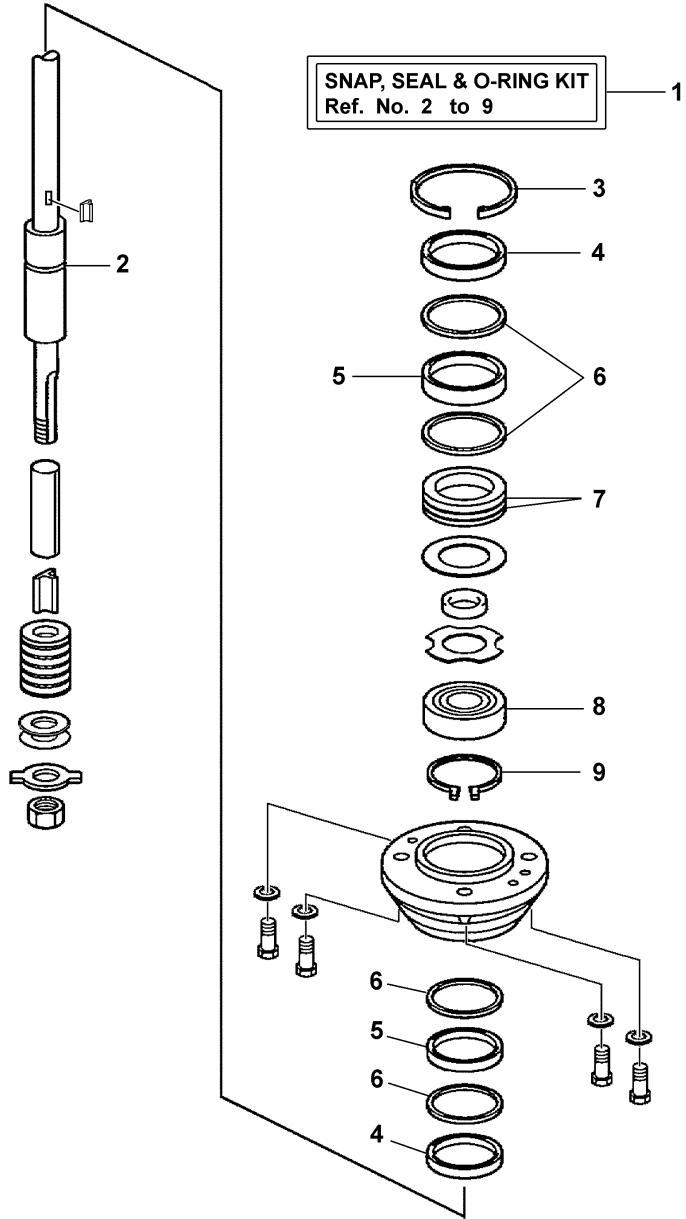

Part List

F40MJHC-PUMP 2004 / WATER PUMP ADAPTER F50 60

REF - NO	PART NUMBER	PART NAME	QUANTITY	REMARKS
1	63D-JD001-36-60	ADAPTER PLATE (AJ)	1	
2	63D-JD001-37-70	EXTENSION, WATER TUBE	1	
3	663-44366-00-00	DAMPER, WATER SEAL 2	1	
4	6H4-JD006-16-60	PIN, DOWEL	2	
5	93604-08062-00	PIN, DOWEL	2	
6	63D-JD001-37-80	SHIFT ROD GUIDE, BRASS	1	
7	6H4-JD006-07-00	BOLT	1	
8	6H4-JD005-91-00	BOLT	5	
9	6H4-JD006-40-00	WASHER, SPRING LOCK	5	
10	6H4-JD005-92-00	BOLT	4	
11	6H4-JD006-36-00	WASHER, LOCK M10	4	
12	62Y-44311-10-00	HOUSING, WATER PUMP	1	
13	63D-44322-00-00	.INSERT, CARTRIDGE	1	
14	6H3-44352-00-00	.IMPELLER	1	
15	93210-59MG7-00	.O-RING	1	
16	63D-44323-00-00	.OUTER PLATE, CARTRIDGE	1	
17	63D-44316-00-00	.GASKET, WATER PUMP	1	

F40MJHC-PUMP 2004 / TILLER STEERING SHIFT CABLE F50 PORT

REF - NO	PART NUMBER	PART NAME	QUANTITY	REMARKS
1	63D-JD001-38-20	CABLE, SHIFT ASSEMBLY 4'	1	
2	63D-JD000-54-72	.CABLE, SHIFT 5'	1	OPTIONAL
2	63D-JD005-47-00	.CABLE, SHIFT 4'	1	
3	63D-JD006-21-01	.NUT, HEX 10-32	3	
4	6H4-JD005-43-00	.CABLE CLAMP	1	
5	6H4-JD005-61-00	.SCREW	2	
6	6H4-JD006-19-00	.NUT, FIBER LOCK	2	
7	65F-JD005-53-01	.BALL END #10	1	
8	63D-JD005-58-02	.SCREW, PAN HD FIL 10-32 X 34	1	
9	6H4-JD006-37-00	.WASHER, SPRING LOCK #10	1	

Part List

F40MJHC-PUMP 2004 / TILLER STEERING SHIFT CABLE F60 STBD

REF - NO	PART NUMBER	PART NAME	QUANTITY	REMARKS
1	67F-JD000-15-66	CABLE, SHIFT ASSEMBLY Y100-4	1	
2	62Y-JD000-54-72	.CABLE 5 FT	1	
3	63D-JD006-21-01	.NUT, HEX 10-32	2	
4	6H4-JD005-43-00	.CABLE CLAMP	1	
5	6H4-JD005-42-00	.SHIM	1	
6	6H4-JD006-21-00	.NUT, NYLOC	3	
7	67F-JD000-15-67	.SCREW, ROD END	1	
8	67F-JD005-53-01	.BALL END #10	1	
9	6H4-JD005-58-00	.SCREW, FIL HD SLOTTED	2	
10	67F-JD000-15-68	.SHIM WASHER, SMALL	1	
11	67F-JD000-15-69	.SHIM WASHER, LARGE	1	