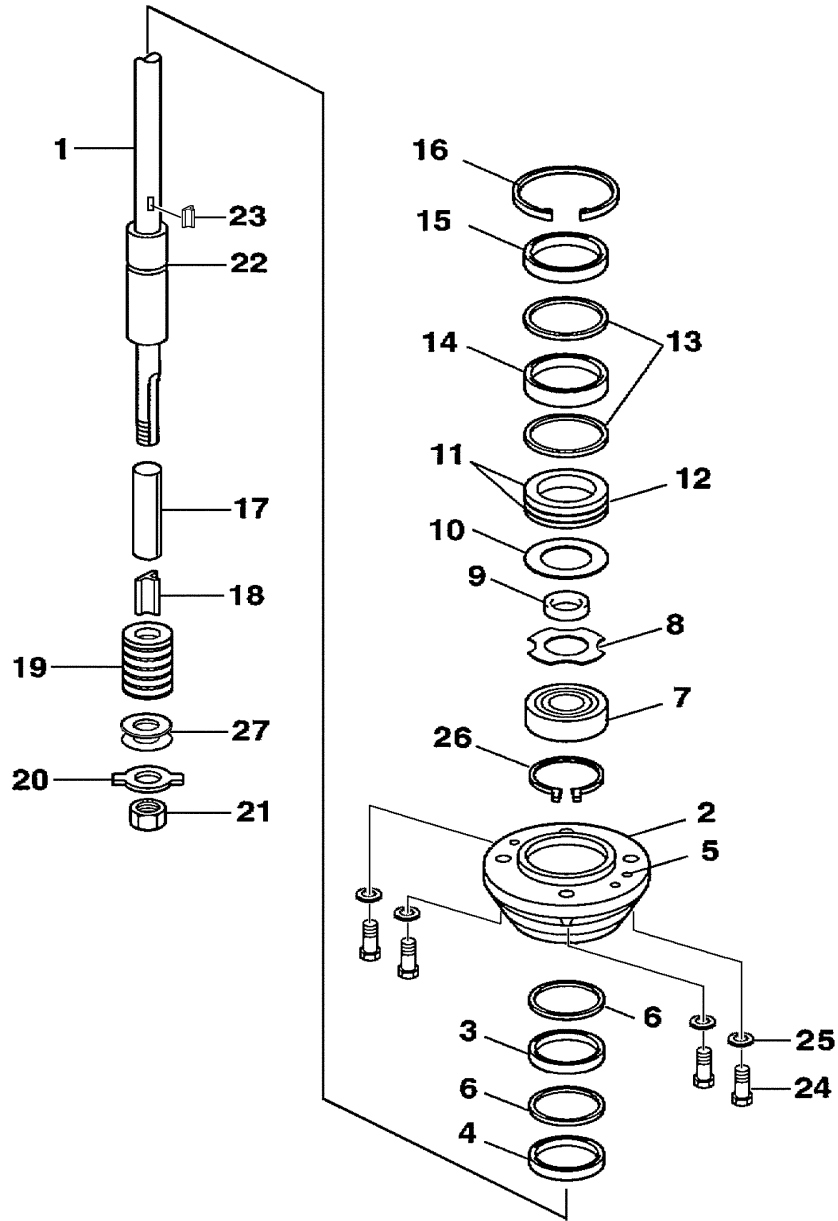

Part List

F40MJHC-PUMP 2004 / WATER PUMP ADAPTER F40

REF - NO	PART NUMBER	PART NAME	QUANTITY	REMARKS
1	63D-JD001-36-00	ADAPTER PLATE (AJ)	1	
2	63D-JD001-37-70	EXTENSION, WATER TUBE	1	
3	663-44366-00-00	DAMPER, WATER SEAL 2	1	
4	67C-JD016-49-00	SPACER, WATER TUBE	1	
5	6H4-JD006-16-00	DOWEL PIN	2	
6	93604-08062-00	PIN, DOWEL	2	
7	67C-JD016-51-00	SHIFT ROD GIUIDE AJ-43	1	
8	67C-JD016-50-00	CUSHION, SHIFT ROD GUIDE	1	
9	6H4-JD006-07-00	BOLT	1	
10	6H4-JD005-91-00	BOLT	5	
11	6H4-JD006-40-00	WASHER, SPRING LOCK	5	
12	6H4-JD005-92-00	BOLT	4	
13	6H4-JD006-36-00	WASHER, LOCK M10	4	
14	67C-44311-10-00	HOUSING, WATER PUMP	1	
15	63D-44322-00-00	.INSERT, CARTRIDGE	1	
16	6H4-44352-02-00	.IMPELLER	1	
17	93210-59MG7-00	.O-RING	1	
18	66T-44323-00-00	.OUTER PLATE, CARTRIDGE	1	
19	63D-44316-00-00	.GASKET, WATER PUMP	1	

Part List

F40MJHC-PUMP 2004 / TILLER STEERING SHIFT CABLE F40

REF - NO	PART NUMBER	PART NAME	QUANTITY	REMARKS
1	67F-JD001-56-61	CABLE, SHIFT ASSEMBLY AJS-43	1	
2	63D-JD000-54-71	.CABLE	1	OPTIONAL
2	63D-JD005-47-00	.CABLE, SHIFT 4'	1	
3	63D-JD006-21-01	.NUT, HEX 10-32	2	
4	6H4-JD005-43-00	.CABLE CLAMP	1	
5	6H4-JD005-42-00	.SHIM	1	
6	6H4-JD006-21-00	.NUT, NYLOC	3	
7	67F-JD000-15-67	.SCREW, ROD END	1	
8	67F-JD005-53-01	.BALL END #10	1	
9	6H4-JD005-58-00	.SCREW, FIL HD SLOTTED	2	
10	67F-JD000-15-69	.SHIM WASHER, LARGE	1	
11	67F-JD000-15-68	.SHIM WASHER, SMALL	1	

Part List

F40MJHC-PUMP 2004 / INTAKE ASSEMBLY F50 60

REF - NO	PART NUMBER	PART NAME	QUANTITY	REMARKS
1	6H4-JD000-31-21	INTAKE ASSEMBLY 6-1/8	1	
2	6H4-JD000-07-00	INTAKE CASING 6-1/8	1	
3	6H4-JD000-93-22	LINER 6-1/8 W/HARDWARE	1	REF #. 6 & 7
4	6H4-JD000-16-00	GRILL BAR	9	
5	6H4-JD000-14-00	GRILL ROD	2	
6	6H4-JD005-72-00	BOLT	2	
7	6H4-JD000-38-00	WASHER, SPRING LOCK 1/4	2	
8	6H4-JD000-08-22	IMPELLER	1	
9	6H1-JD005-73-00	BOLT	6	