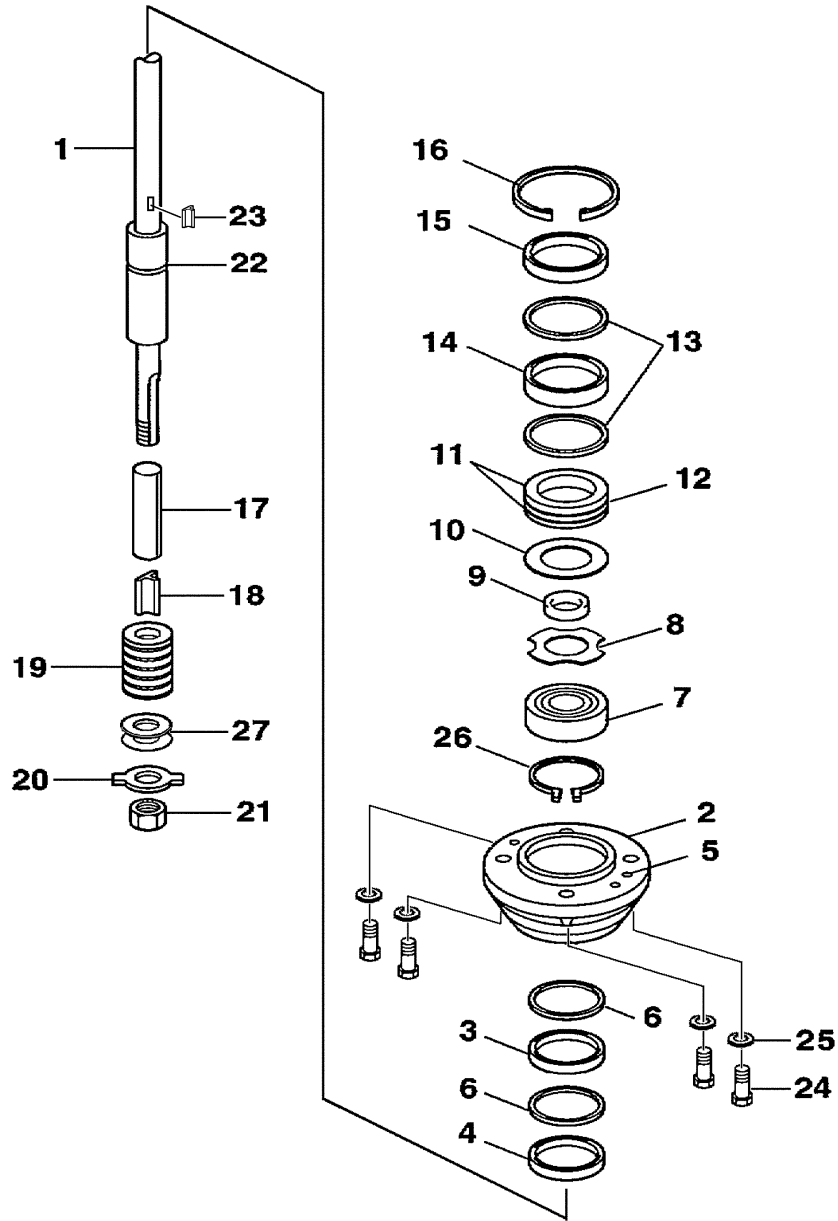

Part List

F40MJHC-PUMP 2004 / INTAKE ASSEMBLY F40

REF - NO	PART NUMBER	PART NAME	QUANTITY	REMARKS
1	6H4-JD000-31-21	INTAKE ASSEMBLY 6-1/8	1	
2	6H4-JD000-07-00	.INTAKE CASING 6-1/8	1	
3	6H4-JD000-93-22	.LINER 6-1/8 W/HARDWARE	1	REF # 6 & 7
4	6H4-JD000-16-00	.GRILL BAR	1	
5	6H4-JD000-14-00	.GRILL ROD	2	
6	6H4-JD005-72-00	.BOLT	2	
7	6H4-JD006-38-00	.WASHER, SPRING LOCK	2	
8	6H4-JD000-08-22	IMPELLER	1	
9	6H1-JD005-73-00	.BOLT	6	

Part List

F40MJHC-PUMP 2004 / WATER PUMP ADAPTER F40

REF - NO	PART NUMBER	PART NAME	QUANTITY	REMARKS
1	63D-JD001-36-00	ADAPTER PLATE (AJ)	1	
2	63D-JD001-37-70	EXTENSION, WATER TUBE	1	
3	663-44366-00-00	DAMPER, WATER SEAL 2	1	
4	67C-JD016-49-00	SPACER, WATER TUBE	1	
5	6H4-JD006-16-00	DOWEL PIN	2	
6	93604-08062-00	PIN, DOWEL	2	
7	67C-JD016-51-00	SHIFT ROD GIUIDE AJ-43	1	
8	67C-JD016-50-00	CUSHION, SHIFT ROD GUIDE	1	
9	6H4-JD006-07-00	BOLT	1	
10	6H4-JD005-91-00	BOLT	5	
11	6H4-JD006-40-00	WASHER, SPRING LOCK	5	
12	6H4-JD005-92-00	BOLT	4	
13	6H4-JD006-36-00	WASHER, LOCK M10	4	
14	67C-44311-10-00	HOUSING, WATER PUMP	1	
15	63D-44322-00-00	.INSERT, CARTRIDGE	1	
16	6H4-44352-02-00	.IMPELLER	1	
17	93210-59MG7-00	.O-RING	1	
18	66T-44323-00-00	.OUTER PLATE, CARTRIDGE	1	
19	63D-44316-00-00	.GASKET, WATER PUMP	1	